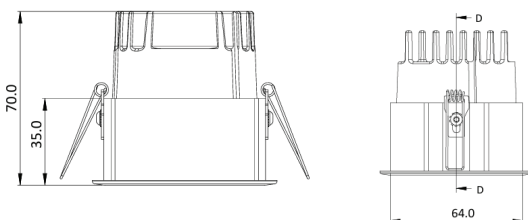

Single Line Diagram

Recessed

ANTHUS SPOT-64

divinity lights

Address: Plot No-A-89, RIICO Industrial Area, Karoli, Bhiwadi, Rajasthan 301019.

www.divinitylights.com